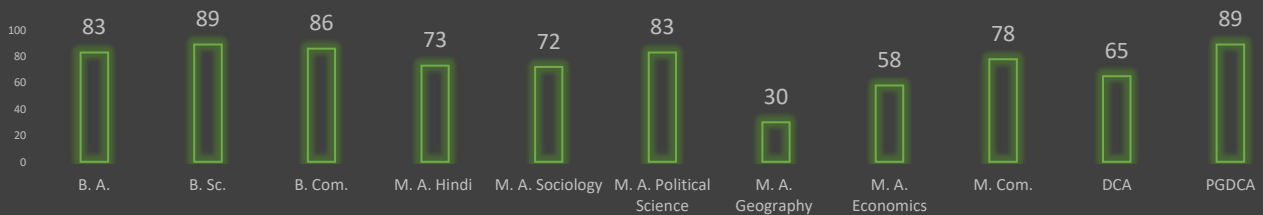

Passed Percentage of Students Appeared in the Session 2018-19