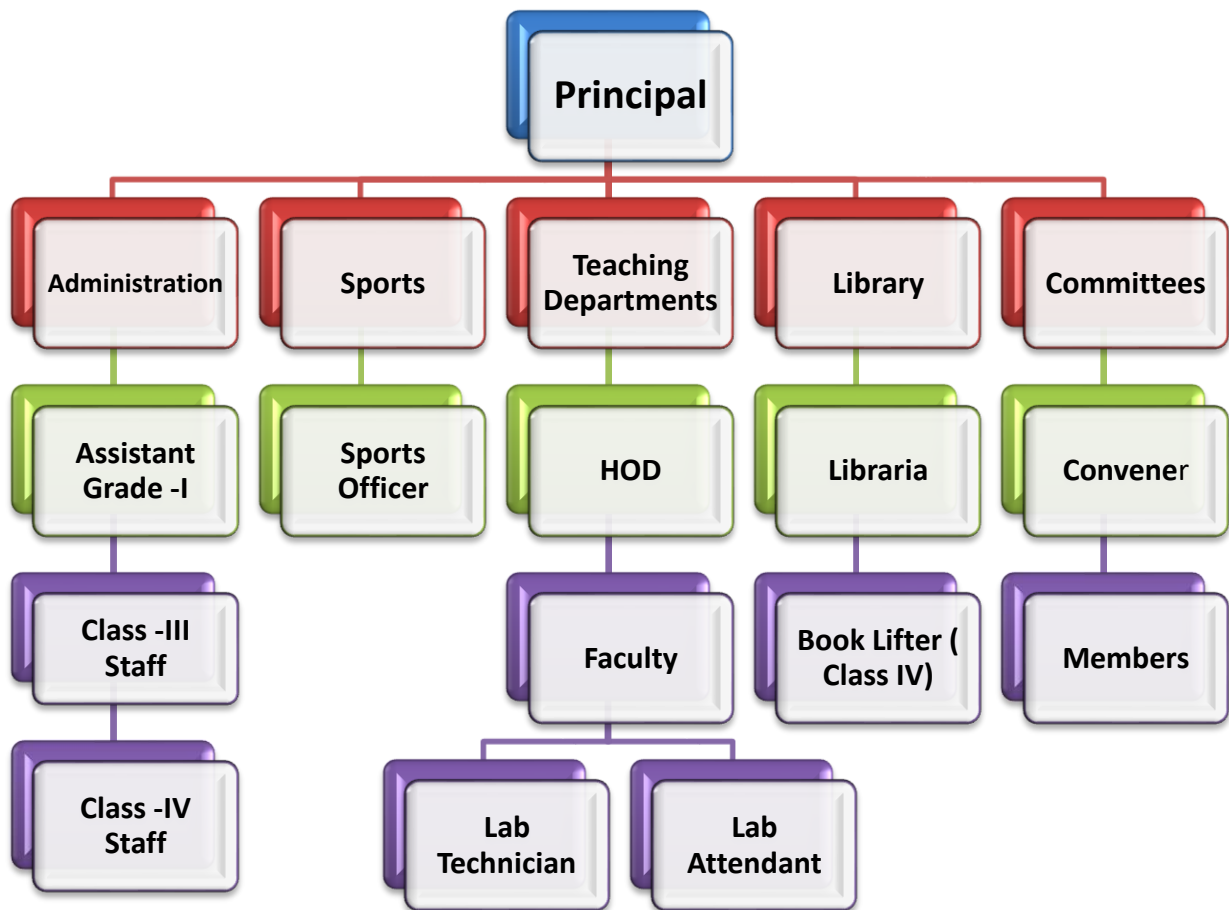

**Office of the Principal
Government Pataleshwar College, Masturi
District- Bilaspur (C.G) -495551**

Website – www.gpcmasturi.co.in

e-mail – govtcollegemasturi@gmail.com

ORGANOGRAM OF THE COLLEGE

P. Prasad
शा. पातालेश्वर महाविद्यालय, मस्तुरी
जिला- बिलासपुर (C.G.)