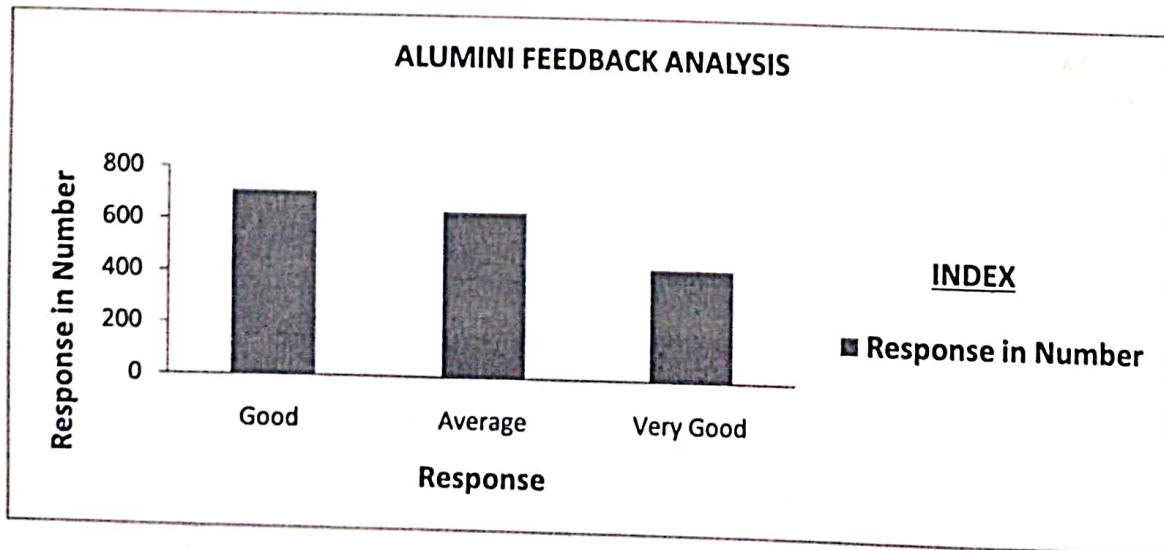

GOVT. PATALESHWAR COLLEGE MASTURI, BILASPUR (C.G.)

ALUMNI FEEDBACK ANALYSIS

SESSION-2020-21

Due to the COVID-19 Pandemic, the meeting of the alumni could not be held in the college in the session 2020-2021, but their views and suggestions were taken online through the Google form so that on the basis of their views, an action plan for the development of the college could be prepared.

ALUMNI FEEDBACK ANALYSIS

SESSION-2020-21

Response	Response in Number	Response In Percentage
Good	713	39.61%
Average	638	35.44%
Very Good	430	23.89%
Very Good Average	01	0.06%
Very Good Good	06	0.33%
Good Average	09	0.5%
Very Good Good Average	03	0.17%
TOTAL	1800	100

[Signature]
प्राचार्य

शासकीय पातालेश्वर महाविद्यालय
मस्तुरी, जिला-बिलासपुर (छ.ग.)

[Signature]