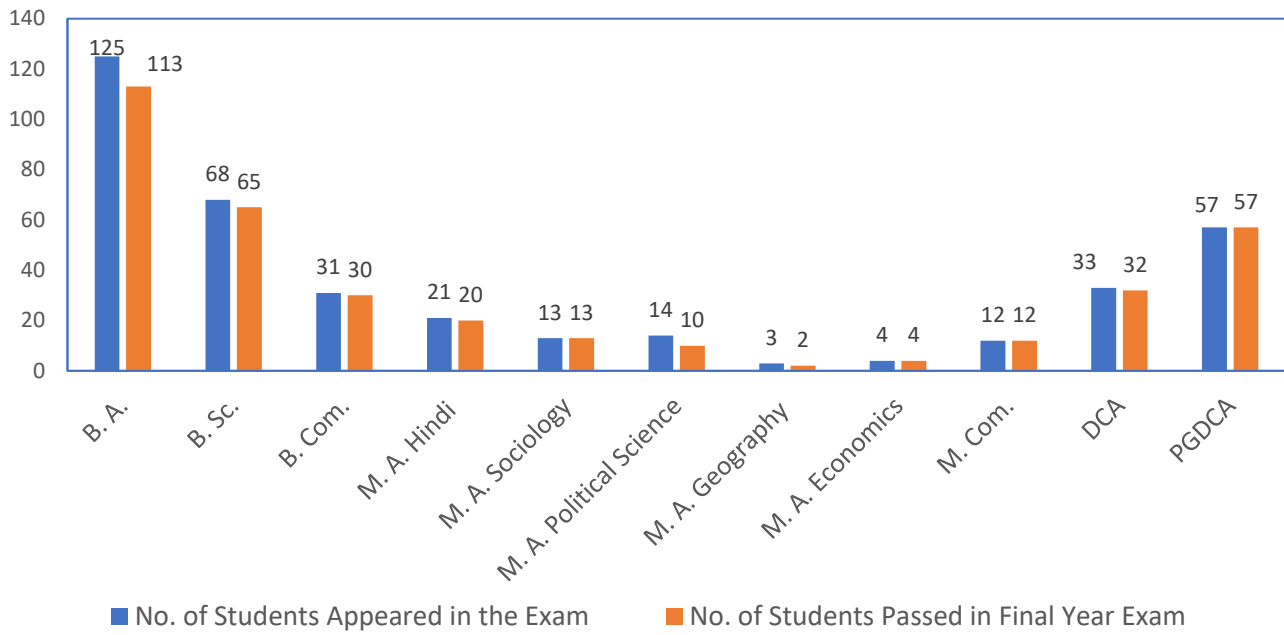

PRINCIPAL
 Govt. Patelwadi College
 Mastur, Dist. Bilaspur (C.P.)

Result 2017-18

Result 2018-19

Result 2019-20

Result 2020-21

PRINCIPAL
 Govt. Pataleshwar College
 Masturi, Distt. Bhalpur (E.P.)

**Office of the Principal
Government Pataleshwar College, Masturi
District- Bilaspur (C.G) -495551**