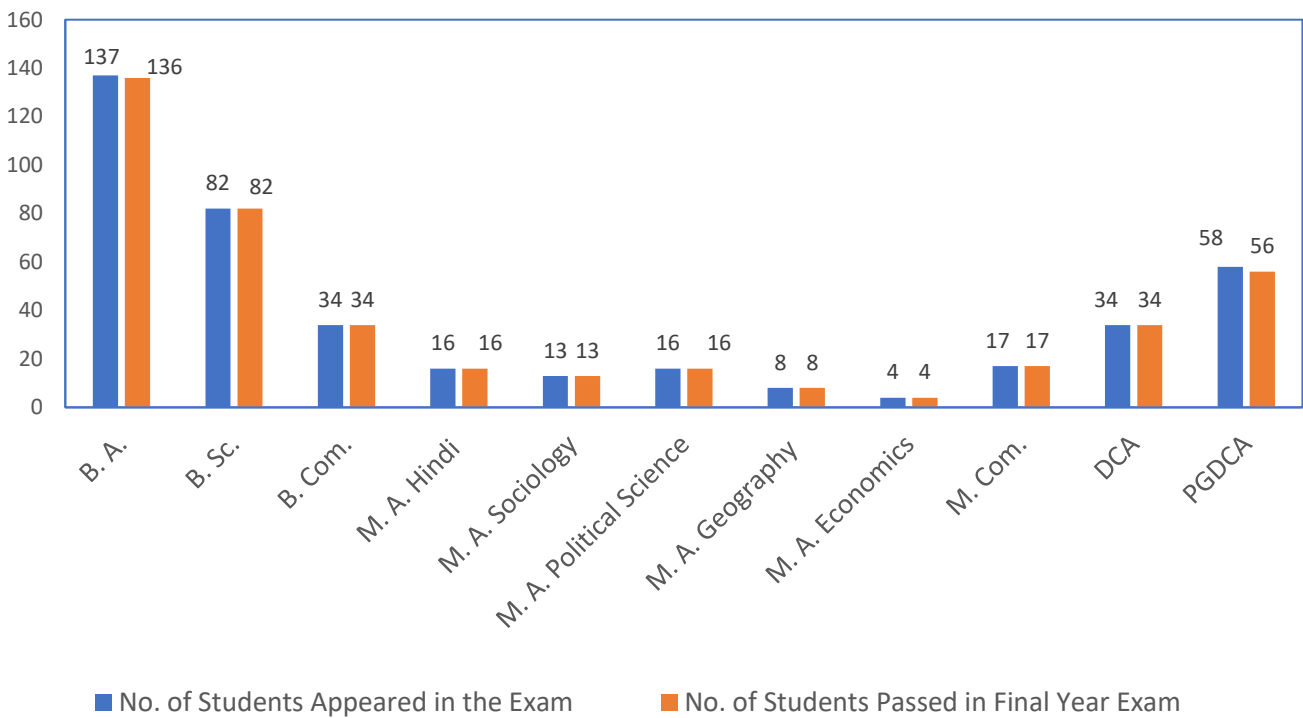

PRINCIPAL
 Govt. Patelwadi College
 Mastur, Dist. Bilaspur (C.P.)

Result 2017-18

Result 2018-19

Result 2019-20

Result 2020-21

PRINCIPAL
 Govt. Pataleshwar College
 Masturi, Distt. Bhalpur (E.P.)

**Office of the Principal
Government Pataleshwar College, Masturi
District- Bilaspur (C.G) -495551**